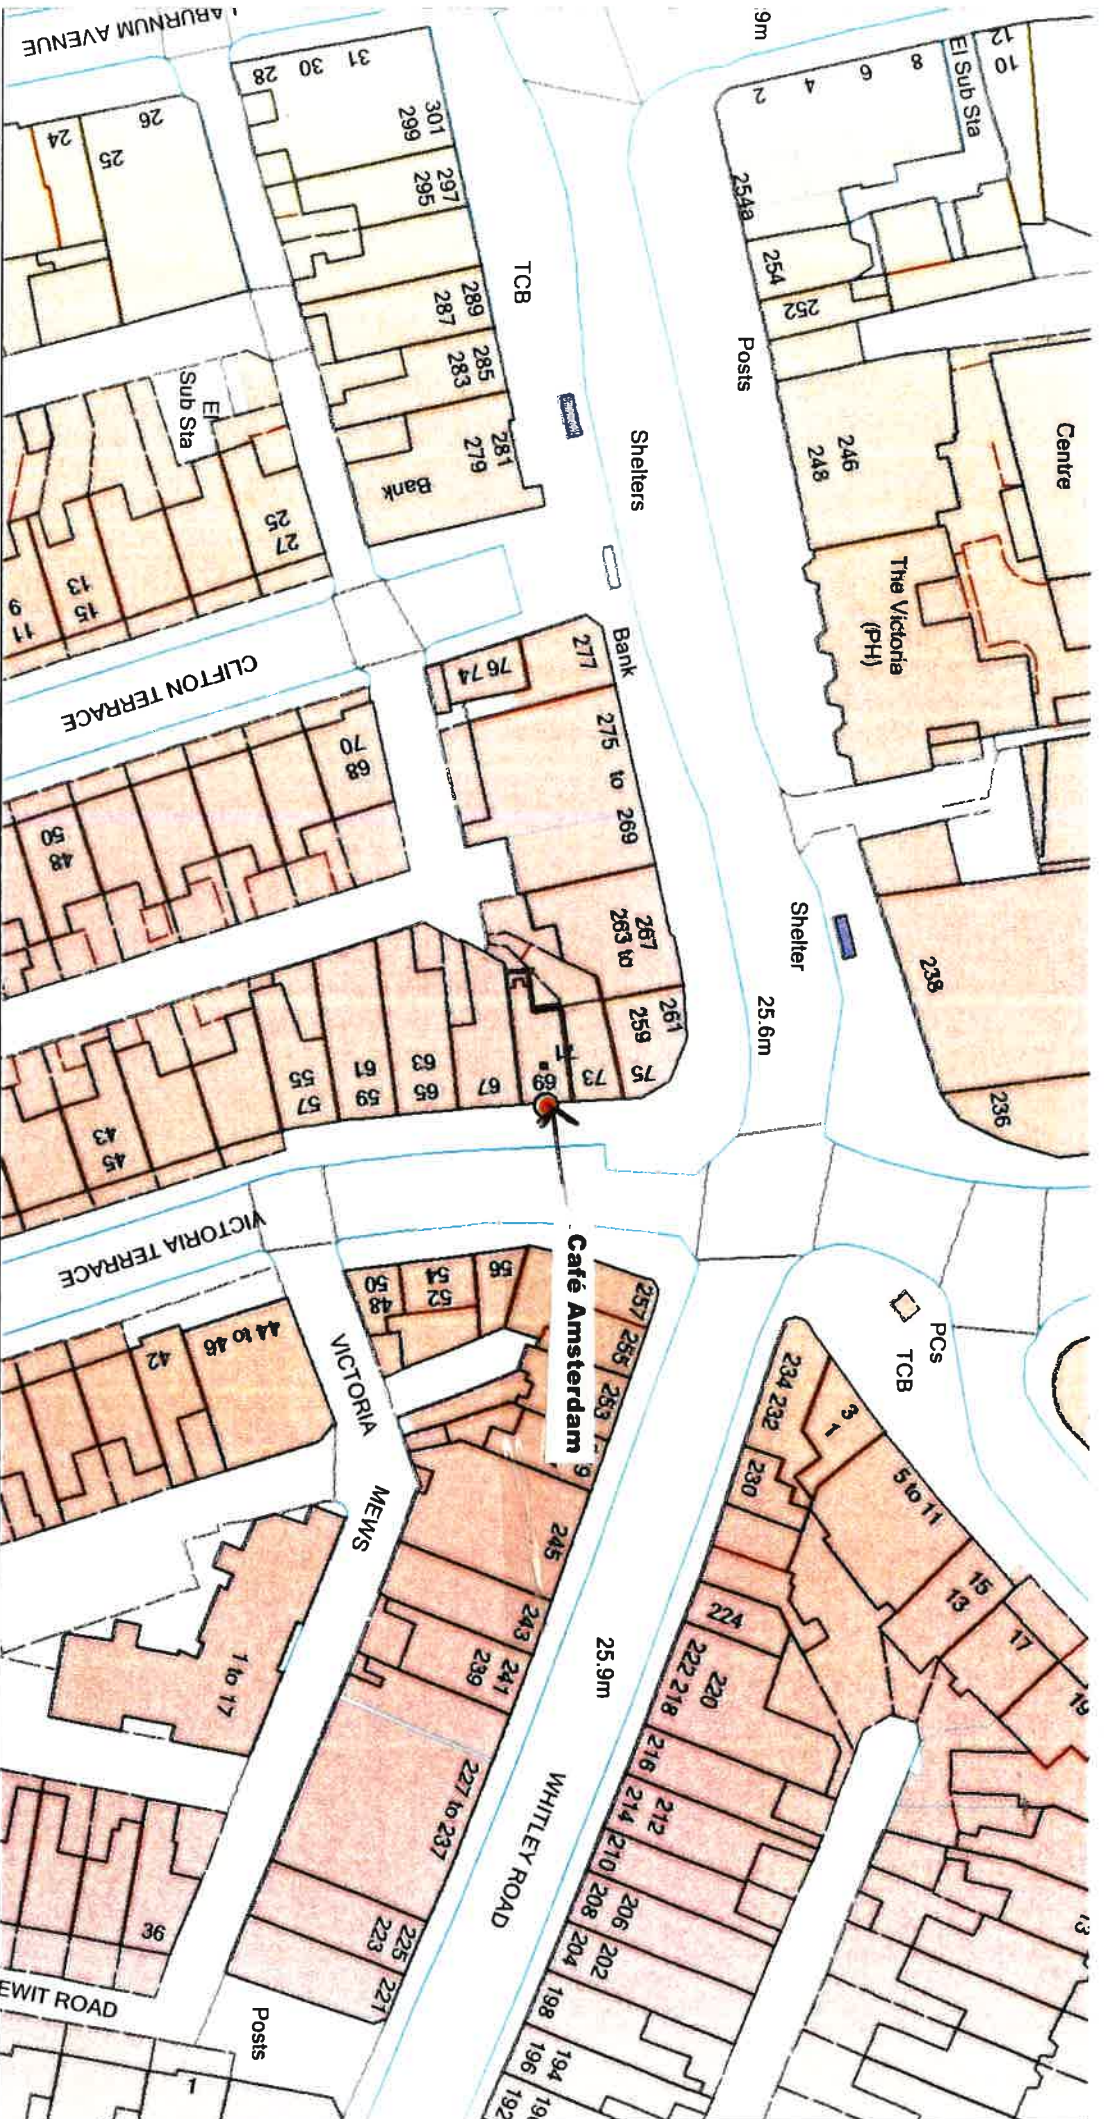

Cafe Amsterdam

69 Victoria Terrace

North Tyneside Council

Reproduced from the Ordnance Survey material with the permission of Ordnance Survey on behalf of the Controller of Her Majesty's Stationery Office © Crown Copyright 2012. Unauthorised reproduction infringes Crown Copyright and may lead to prosecution or civil proceedings.
 North Tyneside Council © Crown Copyright and database right 2012.
 Ordnance Survey Licence Number 0100016801